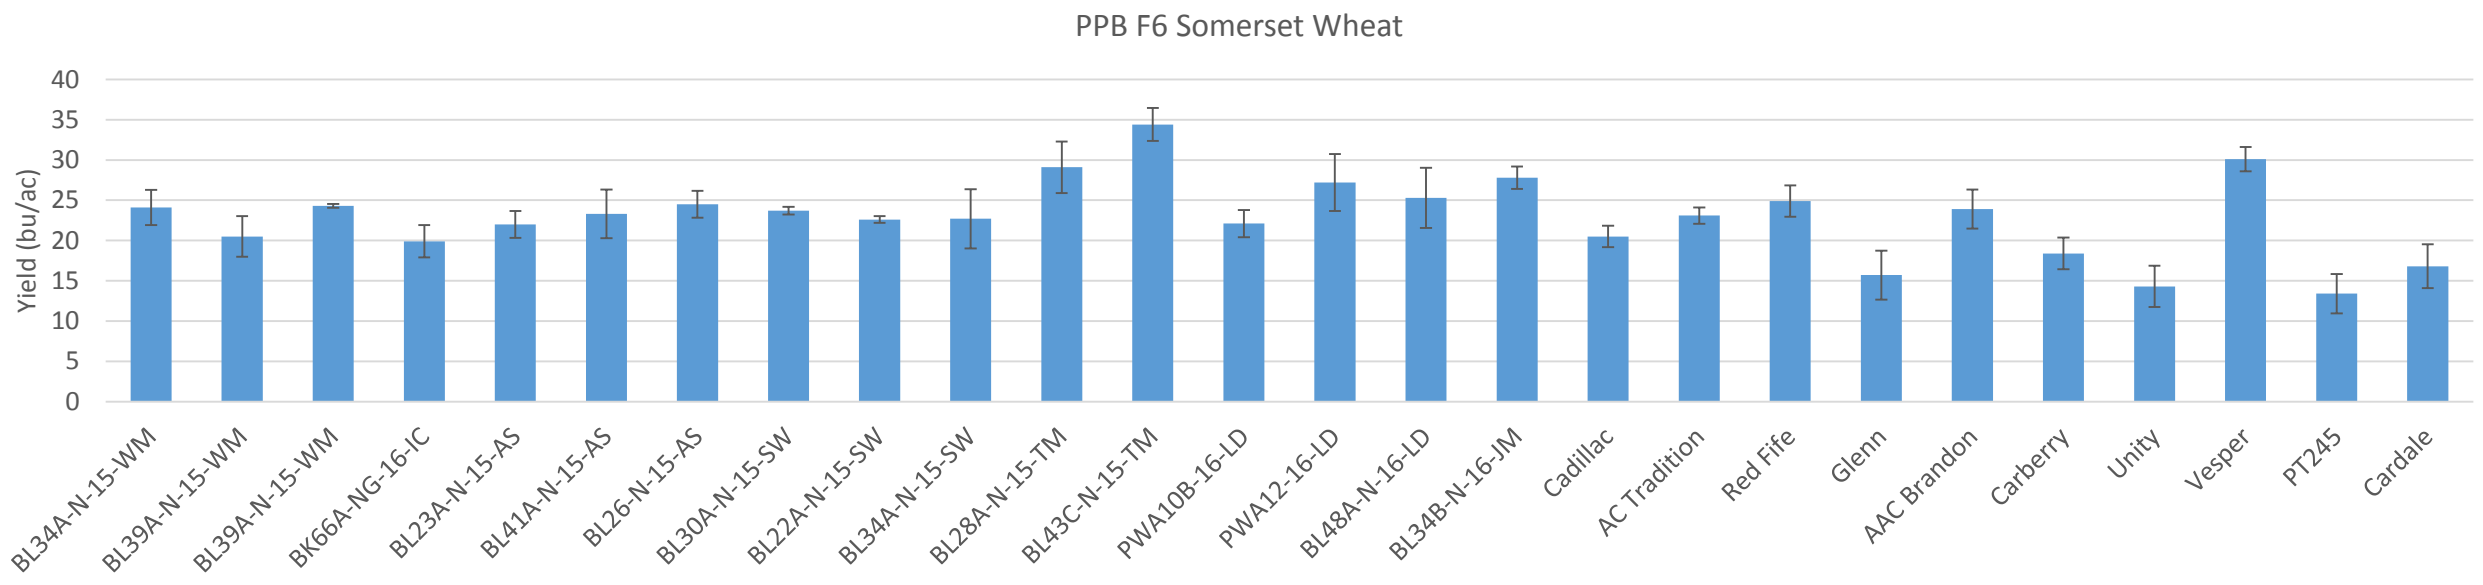

PPB Wheat Program: 2015-2016 Farmer Selection Trial Results

Farmer Sel'ns vs. Conv. Checks

Carman 2017

PPB F6 Carman Wheat

PPB Wheat Program: 2015-2016 Farmer Selection Trial Results

Somerset 2017

Drought and salinity stressed site

PPB Oat Program: 2015-2016 Farmer Selection Trial Results

Carman 2017

PPB Oat Program: 2015-2016 Farmer Selection Trial Results

Somerset 2017

Drought and salinity stressed site