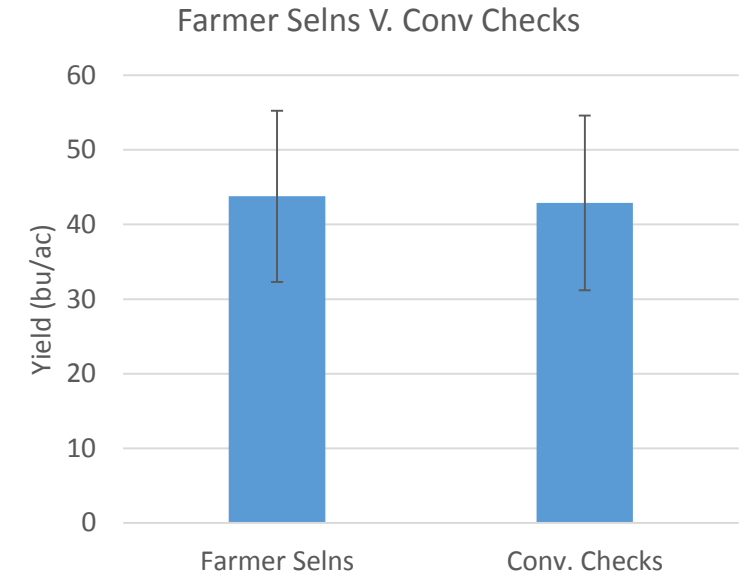

PPB Wheat Program: 2015-2016 Farmer Selection Trial Results

Farmer Sel'ns vs. Conv. Checks

Carman 2017

PPB F6 Carman Wheat

PPB Wheat Program: 2015-2016 Farmer Selection Trial Results

Somerset 2017

Drought and salinity stressed site

PPB Oat Program: 2015-2016 Farmer Selection Trial Results

Carman 2017

PPB Oat Program: 2015-2016 Farmer Selection Trial Results

Somerset 2017

Drought and salinity stressed site