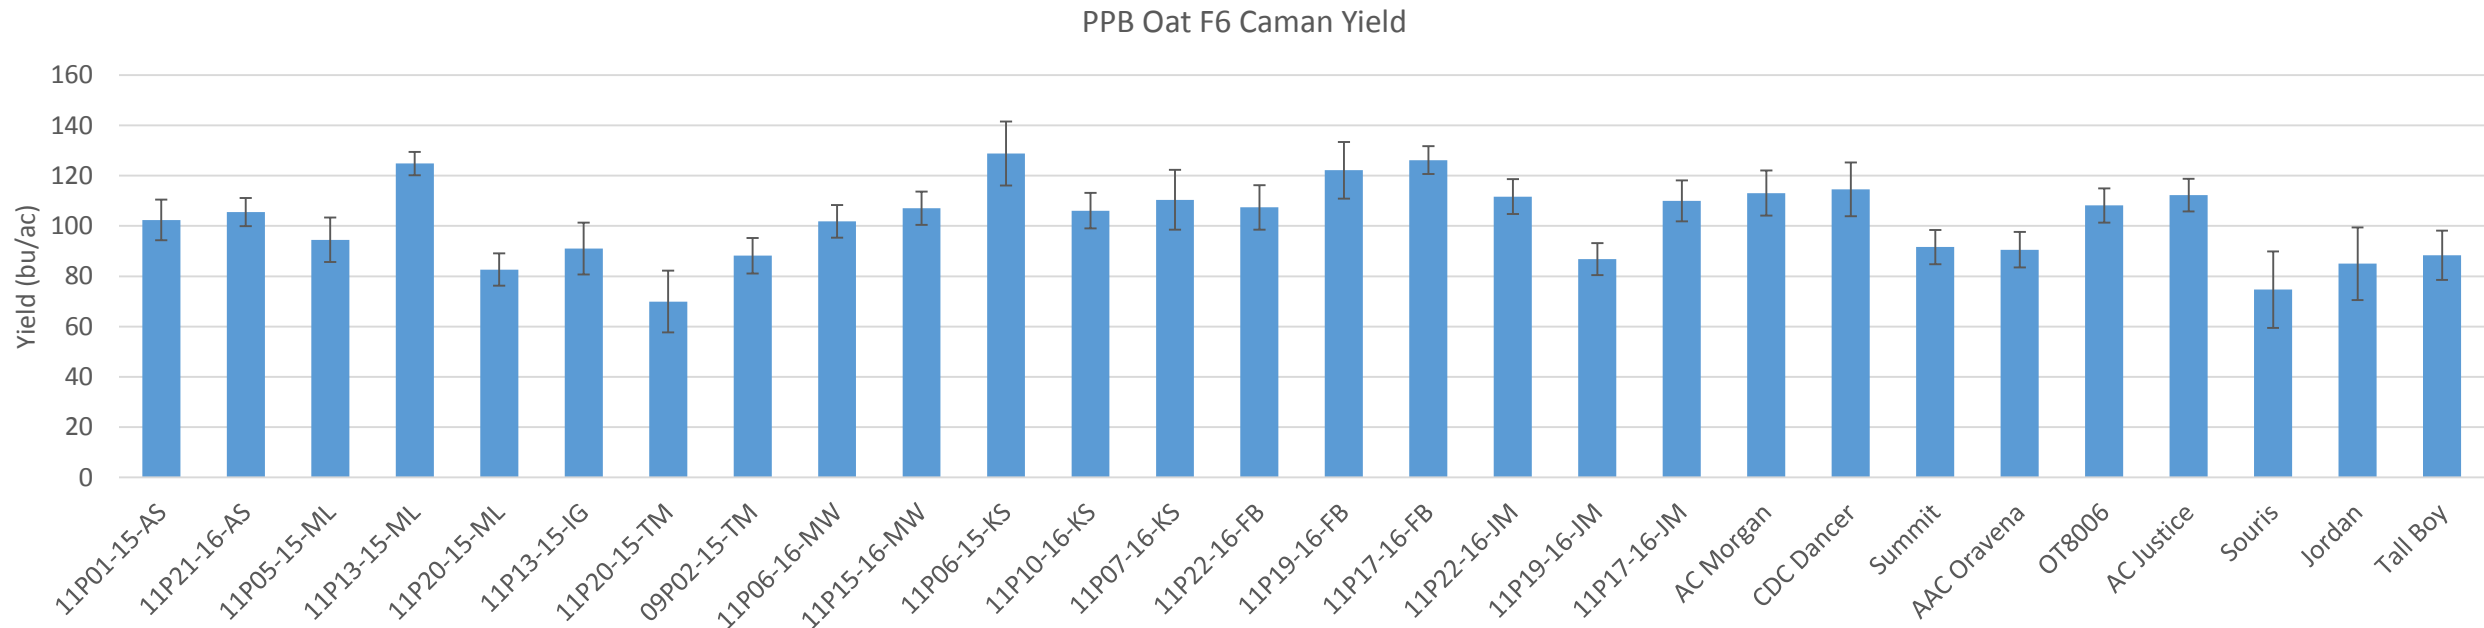

PPB Wheat Program: 2015-2016 Farmer Selection Trial Results

Farmer Sel'ns vs. Conv. Checks

Carman 2017

PPB F6 Carman Wheat

PPB Wheat Program: 2015-2016 Farmer Selection Trial Results

Somerset 2017

Drought and salinity stressed site

PPB Oat Program: 2015-2016 Farmer Selection Trial Results

Carman 2017

PPB Oat Program: 2015-2016 Farmer Selection Trial Results

Somerset 2017

Drought and salinity stressed site