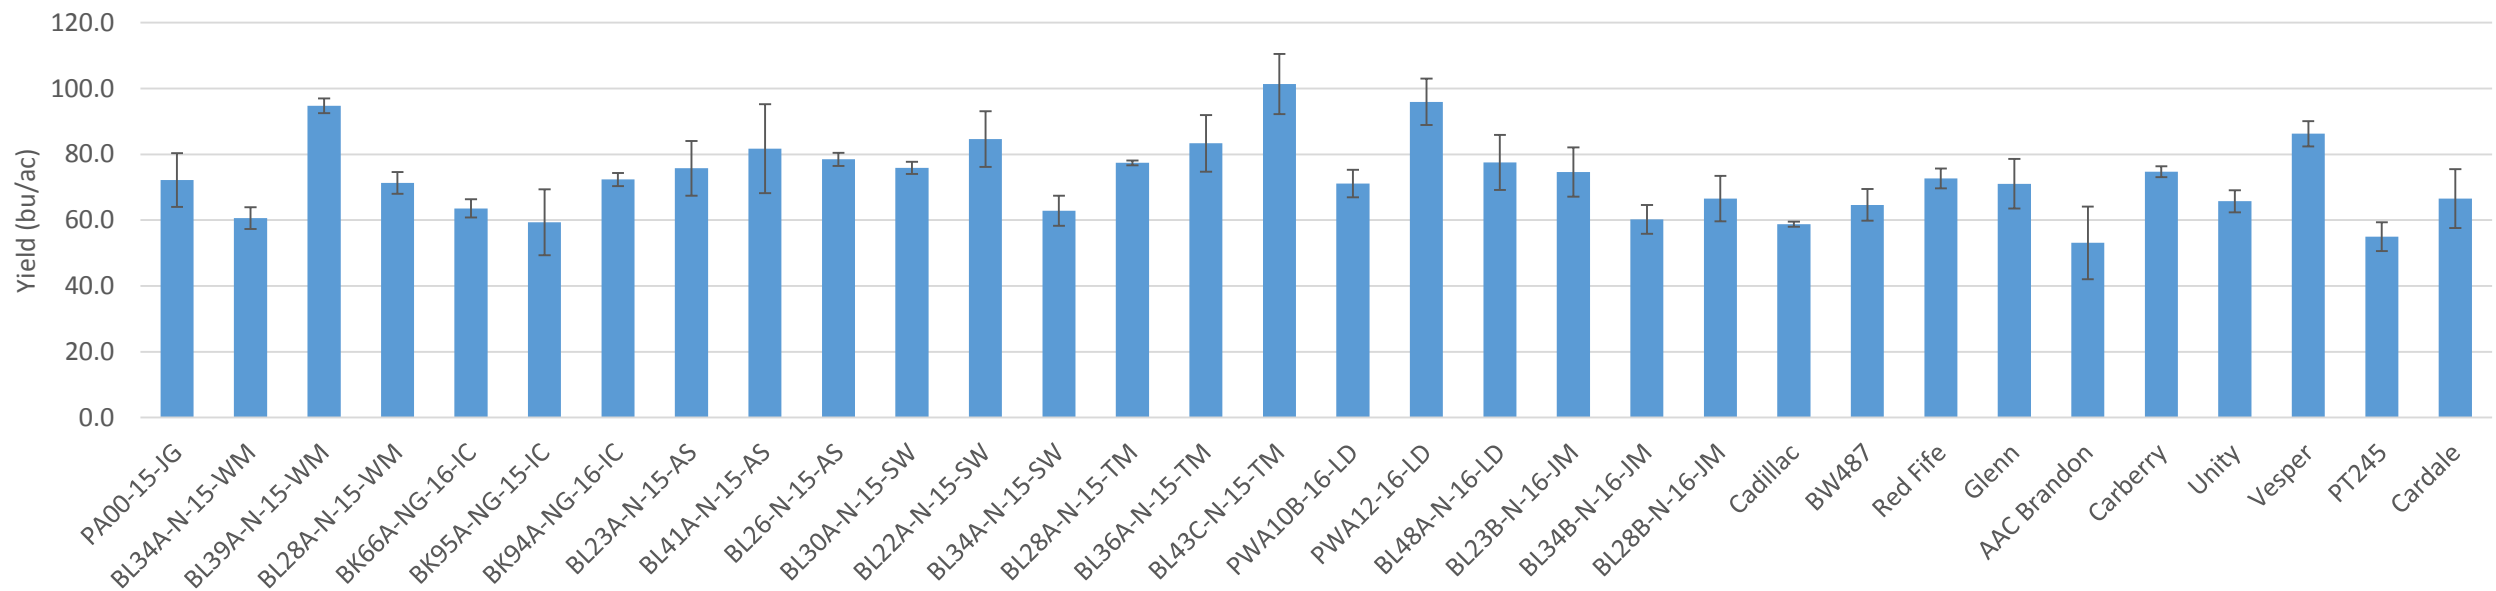

PPB Wheat Program: 2015-2016 Farmer Selection Trial Results

Farmer Sel'ns vs. Conv. Checks

Carman 2017

PPB F6 Carman Wheat

PPB Wheat Program: 2015-2016 Farmer Selection Trial Results

Somerset 2017

Drought and salinity stressed site

PPB Oat Program: 2015-2016 Farmer Selection Trial Results

Carman 2017

PPB Oat Program: 2015-2016 Farmer Selection Trial Results

Somerset 2017

Drought and salinity stressed site