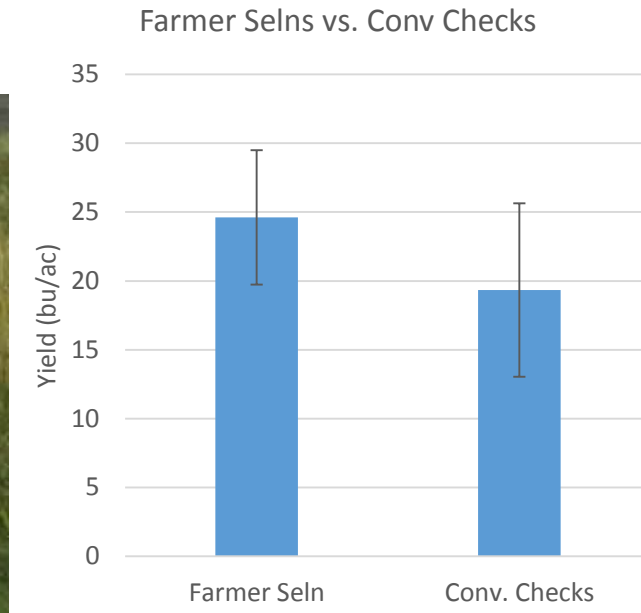

PPB Wheat Program: 2015-2016 Farmer Selection Trial Results

Farmer Sel'ns vs. Conv. Checks

Carman 2017

PPB F6 Carman Wheat

PPB Wheat Program: 2015-2016 Farmer Selection Trial Results

Somerset 2017

Drought and salinity stressed site

PPB Oat Program: 2015-2016 Farmer Selection Trial Results

Carman 2017

PPB Oat Program: 2015-2016 Farmer Selection Trial Results

Somerset 2017

Drought and salinity stressed site