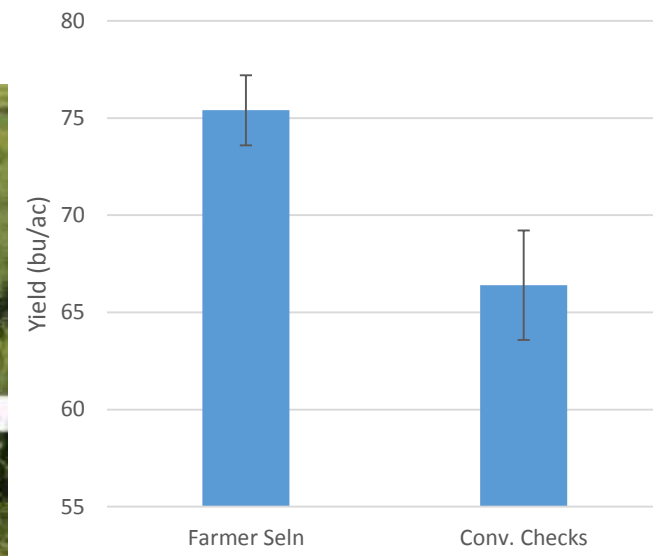

PPB Wheat Program: 2015-2016 Farmer Selection Trial Results

Farmer Sel'ns vs. Conv. Checks

Carman 2017

PPB F6 Carman Wheat

PPB Wheat Program: 2015-2016 Farmer Selection Trial Results

Somerset 2017

Drought and salinity stressed site

PPB Oat Program: 2015-2016 Farmer Selection Trial Results

Carman 2017

PPB Oat Program: 2015-2016 Farmer Selection Trial Results

Somerset 2017

Drought and salinity stressed site