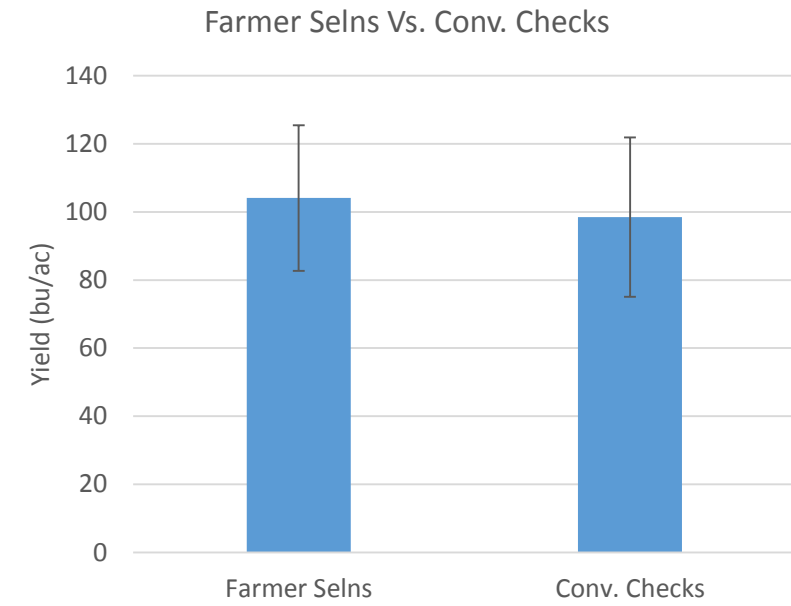

PPB Wheat Program: 2015-2016 Farmer Selection Trial Results

Farmer Sel'ns vs. Conv. Checks

Carman 2017

PPB F6 Carman Wheat

PPB Wheat Program: 2015-2016 Farmer Selection Trial Results

Somerset 2017

Drought and salinity stressed site

PPB Oat Program: 2015-2016 Farmer Selection Trial Results

Carman 2017

PPB Oat Program: 2015-2016 Farmer Selection Trial Results

Somerset 2017

Drought and salinity stressed site